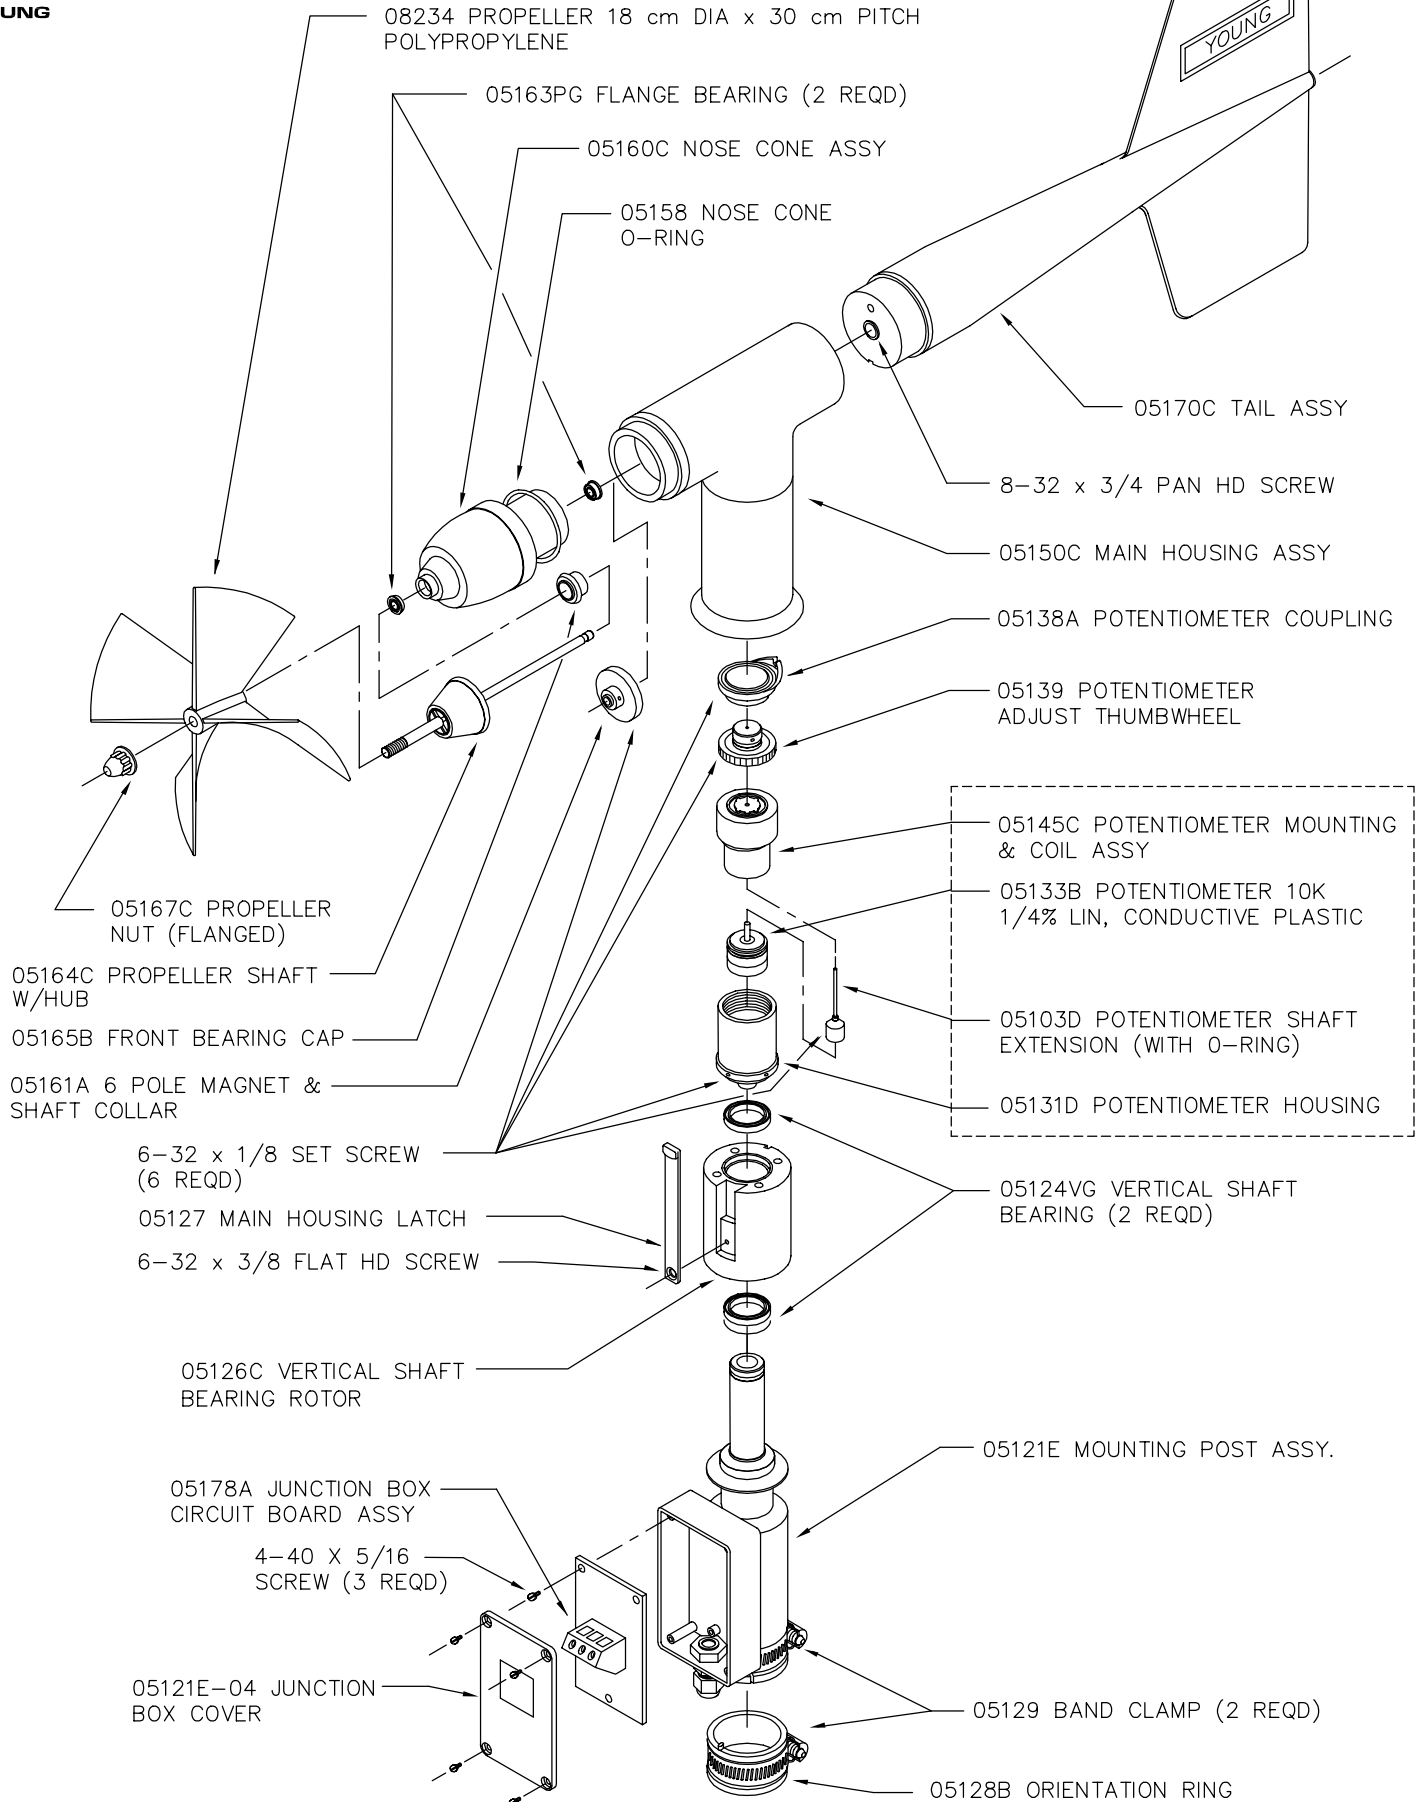

MODEL 05103 WIND MONITOR

MODEL 05103 WIND MONITOR	DWG A	PRD 02-98
GENERAL ASSEMBLY & REPLACEMENT PARTS	DWN KL	DWG 02-98
	CHK <i>S.C.</i>	E05103
R.M. YOUNG CO. TRAVERSE CITY, MI 49686 U.S.A. 231-946-3980		